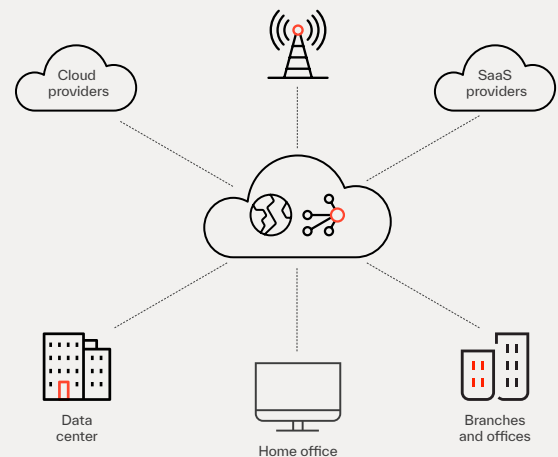

What is Cloud Networking?

Kyndryl™ Cloud Networking builds capabilities in a world where users and applications operate across multiple clouds and data centers. From connecting a range of network services in the cloud to using innovative partner technologies for multi-cloud networking, cloud-native abstraction, and virtual overlays, Cloud Networking makes distribution within cloud and to cloud networks look like a single, logical entity with managed services for interconnected clouds.

With Kyndryl Cloud Networking, enterprises can:

- Connect to the cloud in a direct and security-rich way
- Design and implement network architecture for cloud
- Manage the new cloud networking estate and reduce costs

Figure 1: End-to-end implementation, provisioning, policy, and visibility

Kyndryl Cloud Networking portfolio at a glance

Consulting services

- Cloud network architecture, assessment, and modernization strategy
- Assessment of current network architectures
- Recommendations to reduce network spend and optimize connectivity

Universal connectivity

- Global connectivity framework
- Single pane of glass for provisioning and monitoring of on-premises and cloud networks
- Flexible connectivity fabric between physical locations and multiple clouds
- Kyndryl WAN aggregation and peering managed services